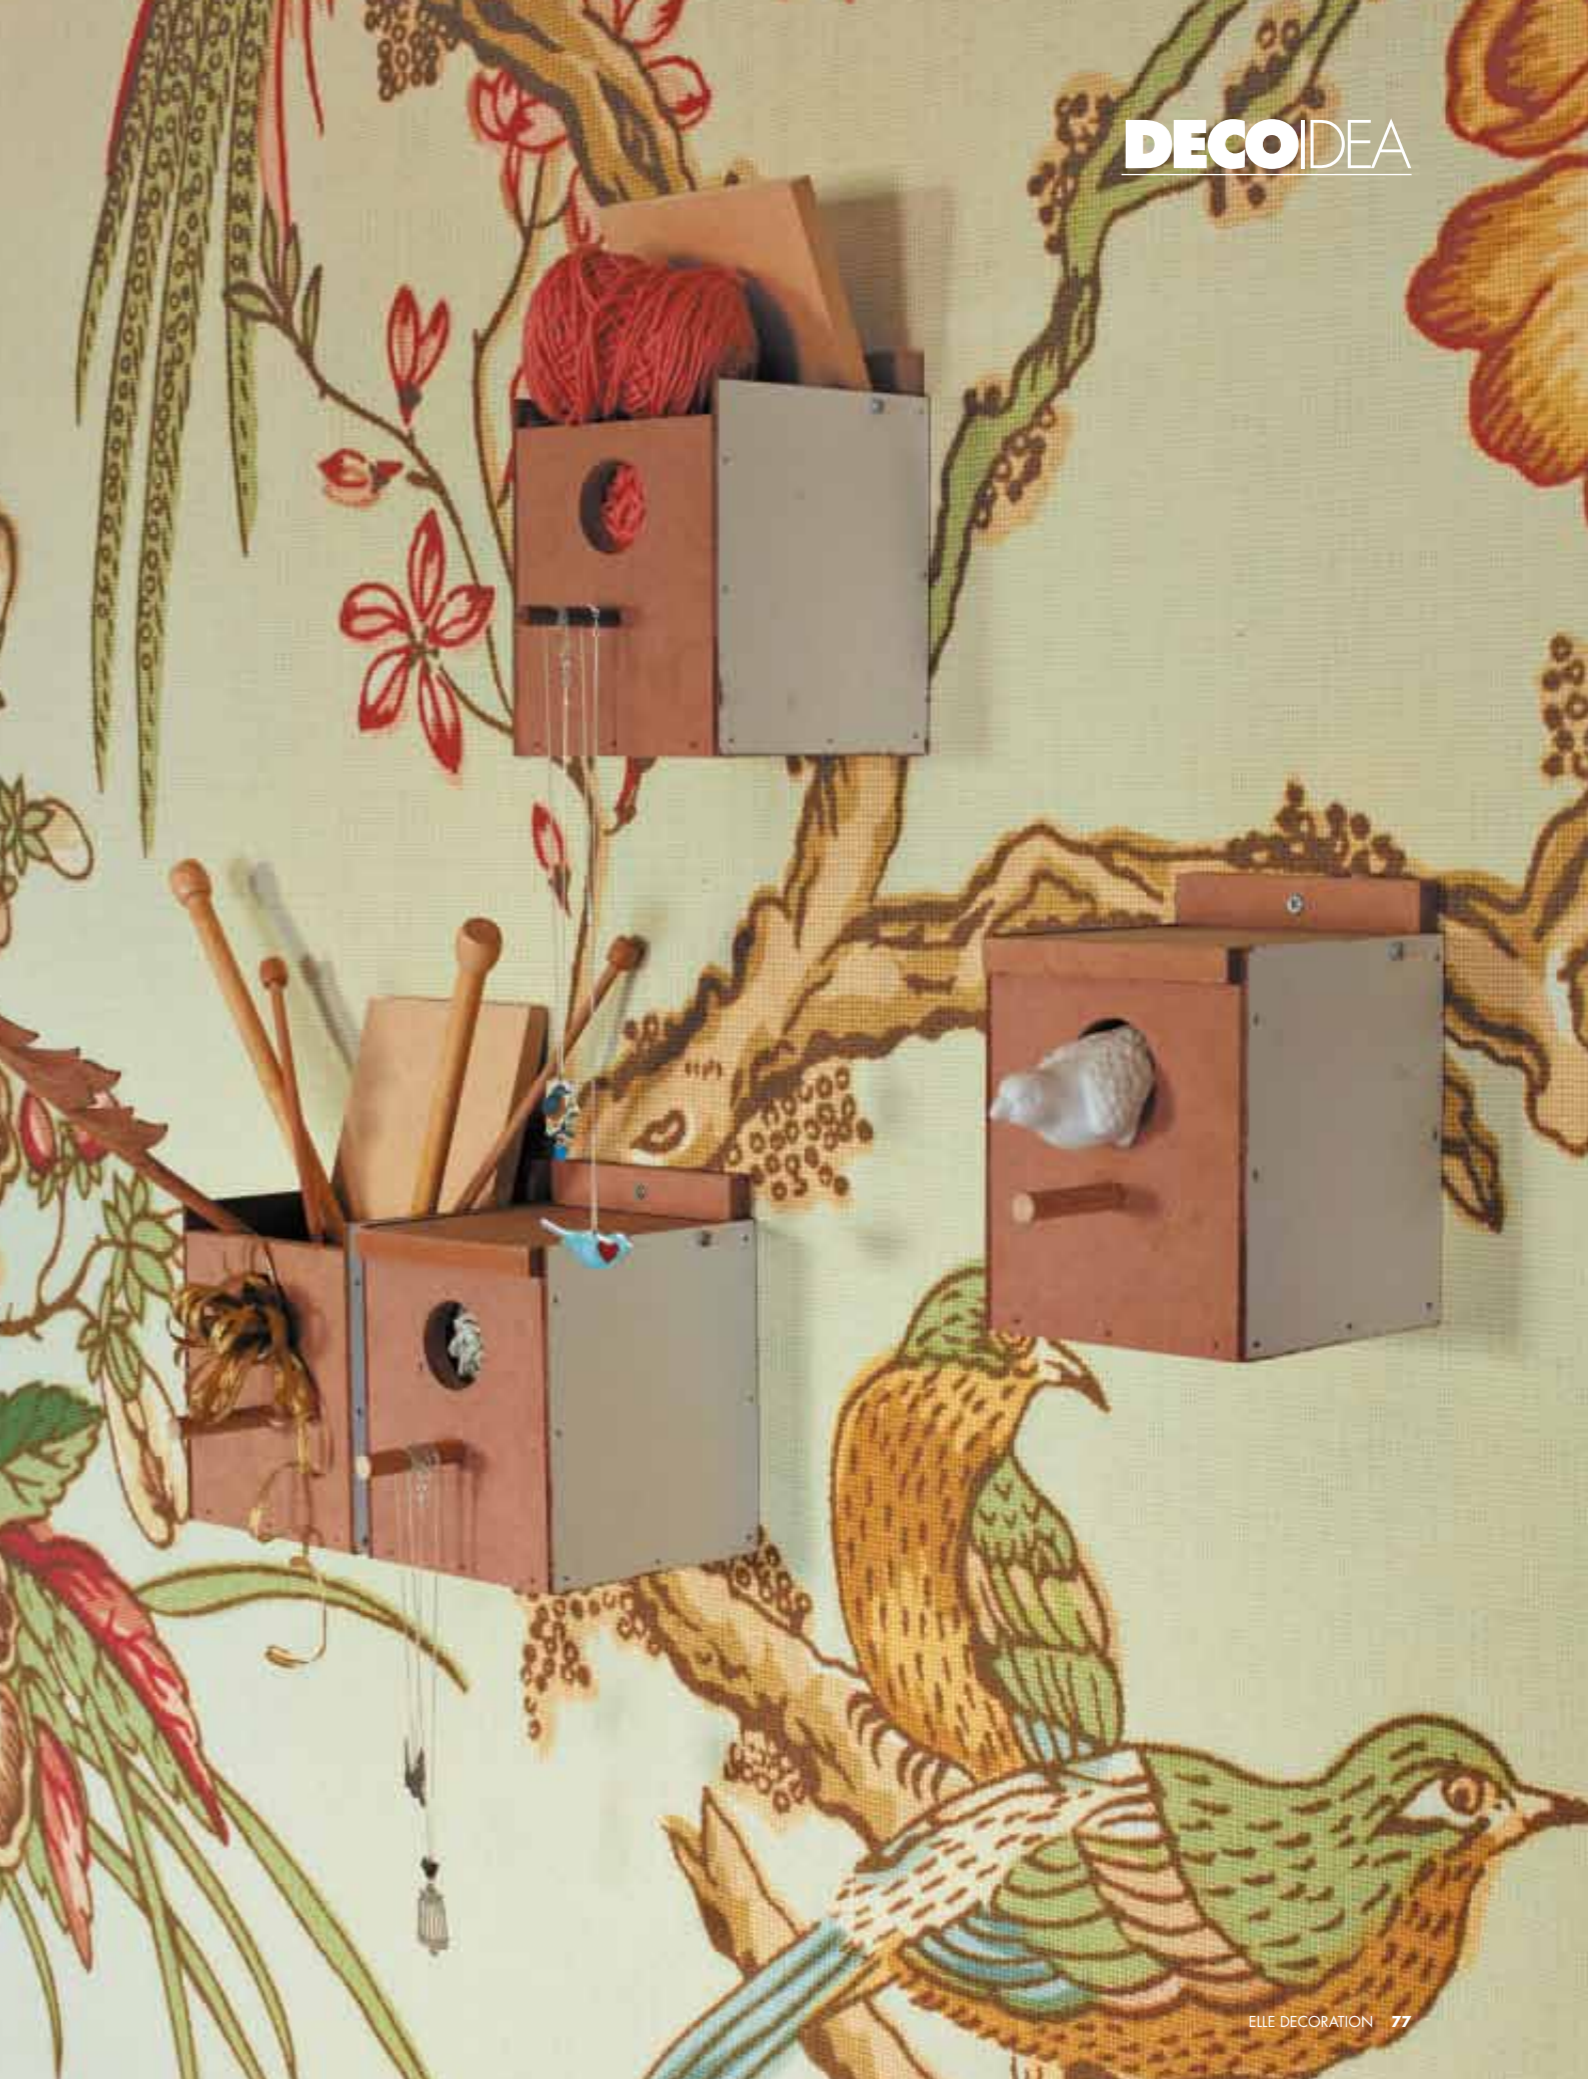

THIS PAGE Show off your heels and protect their shape by **hanging your shoes from painted corning or picture-frame mouldings. Picture moulding 749C** R72 per metre, Supreme Mouldings painted in **Plascon Cashmere 'Blush of Spring' (R2-A2-2)**
 OPPOSITE **Shelves installed in a suitcase transform it into an instant cabinet. 'Suitcase cupboard' R2 100, Recreate. Framed picture R375 and tray R95, Vamp**

thy wall be done

Turn any wall into a feature with these innovative storage ideas

THIS PAGE **Double up on storage with a printer's tray attached to the front of a cabinet door.** 'Green Splash' printer's tray cupboard R4 700, Recreate. **Jars** R75 each, Chefs Warehouse
 OPPOSITE **Bird breeding boxes are perfect for storing miscellany – group together for an interesting installation.** Bird breeding boxes R26 each, Panorama Pets. **Porcelain bird** R50, Marigold. **Jewellery** by Skermunkil